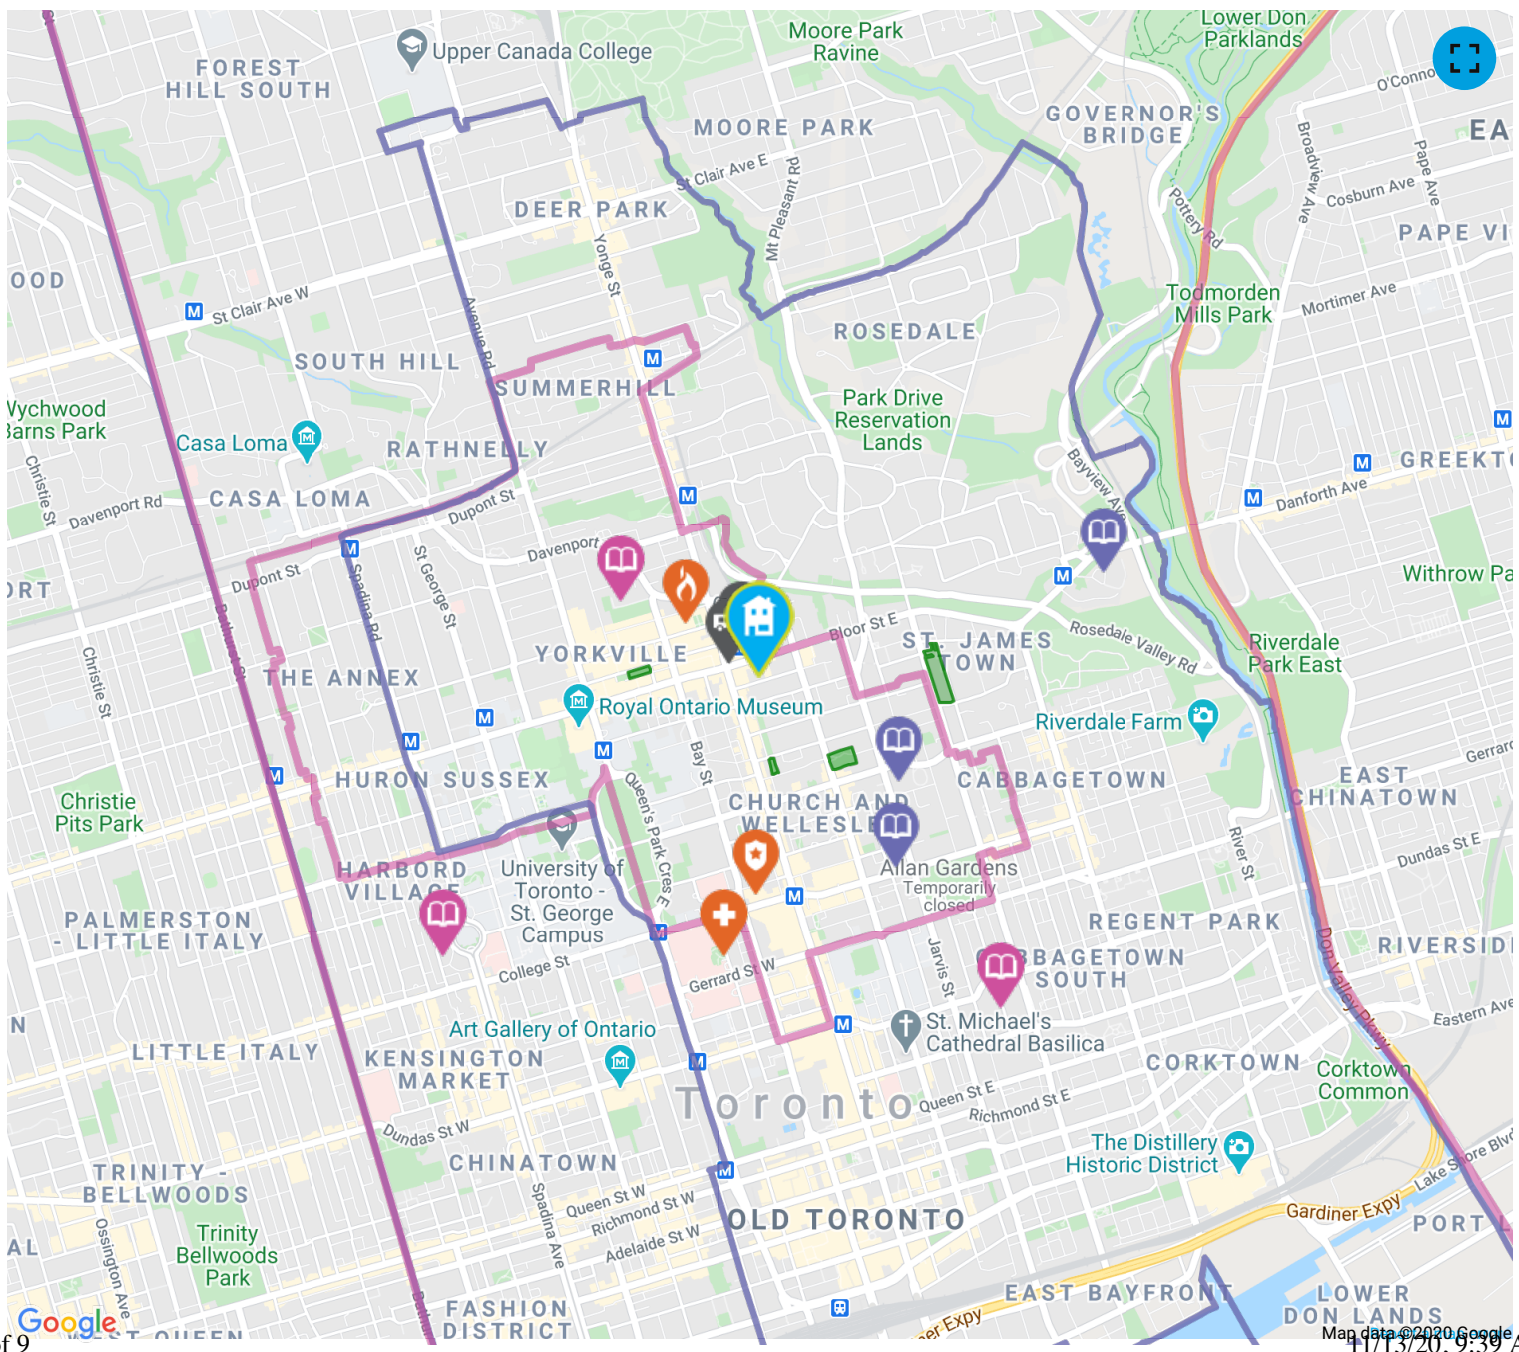

Address 5-1 Bloor St E, Toronto, ON, M4W 1A9

GoodLife Fitness about a 3 minute walk - 0.2 KM away

Address 8 Park Rd, Toronto, ON, M4W 3G8

? How We Determine Our HoodQ Scores

SchoolQ Scores are based on publicly available provincial standardized testing results, aggregated at the school level, standardized, weighted, and rescaled to generate a score out of 10.

The Parks & Recreation Score is based on two factors - the number of parks and recreation centres near this address and the number of facilities available at those locations.

The Transit Score is based on proximity to public transit access points, both Street-Level and Rail, including buses, streetcars, subways, and trains.

The Safety Score is based on proximity to emergency service agencies, specifically Fire Stations, Police Stations, and Hospitals.

The Convenience Score is based on proximity to Gas Stations, Pharmacies, and Grocery Stores.